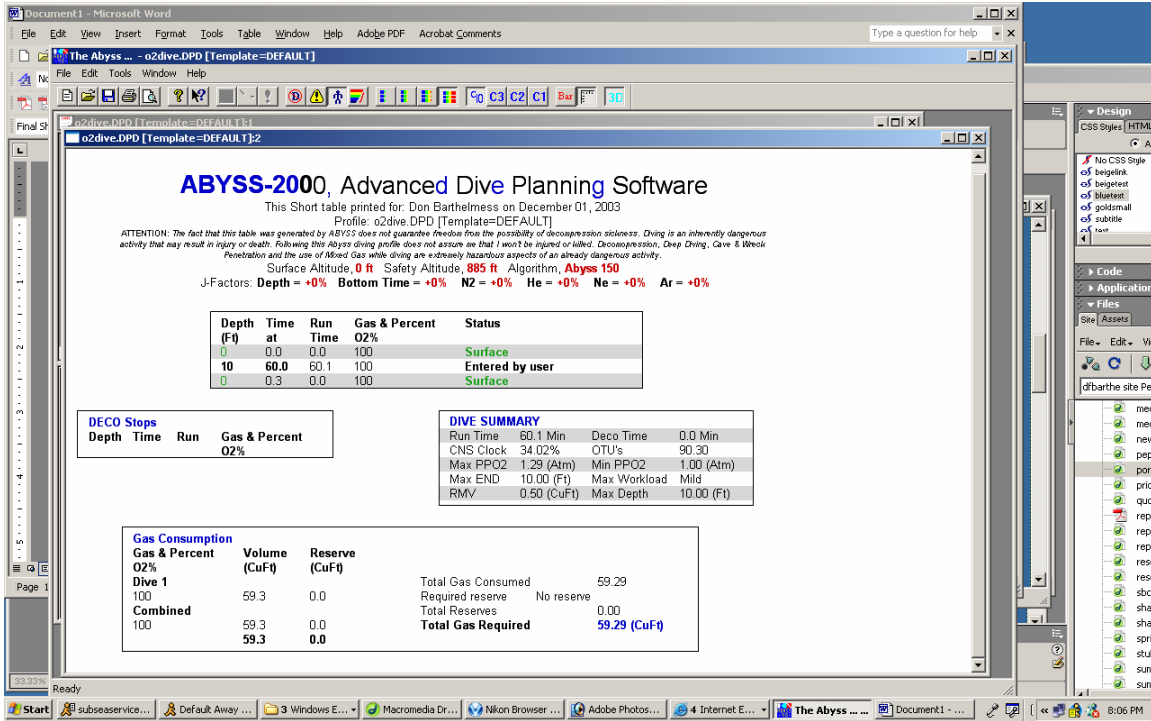

## Abyss 2.317 Diving Profiles for 10' surface supplied resting dive 100% O2